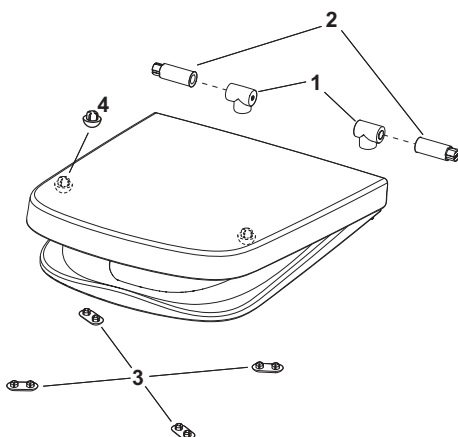

TECEone toilet seat with lid

Article number: 9700600

DU 1: 1 pc.

DU 2: 4 pc.

Description:

Toilet seat with lid, fits TECEone toilet ceramics.

Toilet seat features:

- Chrome-plated metal hinges with an automatic soft-close function
- made from white, torsion-resistant Duroplast
- to securely attach the solid cast and pre-fitted TECEone toilet seat
- The seat and lid unit can be fully removed when cleaning
- Screw-fastened lid and seat unit
- Toilet seat ergonomically designed
- In accordance with DIN 195 16

Sales data:

Product name: TECEone - toilet seat with lid
 Commodity group: 950
 Product group: 2009500030

Spare parts:

- | | | |
|---|---------|------------------------------------|
| 1 | 9820367 | Fittings set |
| 2 | 9820366 | Damper set for seat and lid |
| 3 | 9820423 | Toilet seat bearing pad (4 pieces) |
| 4 | 9820465 | Lid bearing pad |