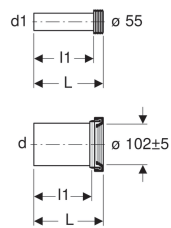

Geberit connection set for wall-hung WC, length 18.5 cm

Example image

Application purposes

- For wall-hung WCs

Scope of delivery

- Flush pipe with sleeve, made of PE-HD
- Straight connector with sleeve, made of PP
- 2 cover caps

Technical data

Material

PE / PP

Art. no.	Colour / surface	d, ø	d1, ø	AB	L	l	l1
152.422.46.1	matt chrome-plated	110 mm	45 mm	97-107 mm	18.5 cm	14.5 cm	16 cm
152.426.46.1	matt chrome-plated	90 mm	45 mm	97-107 mm	18.5 cm	14.5 cm	16 cm