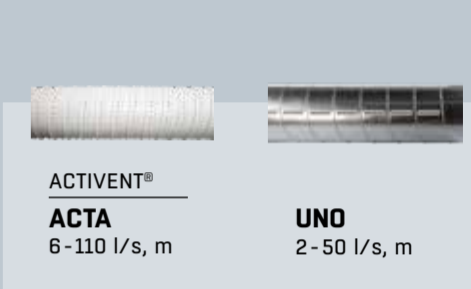

Duct diffusers