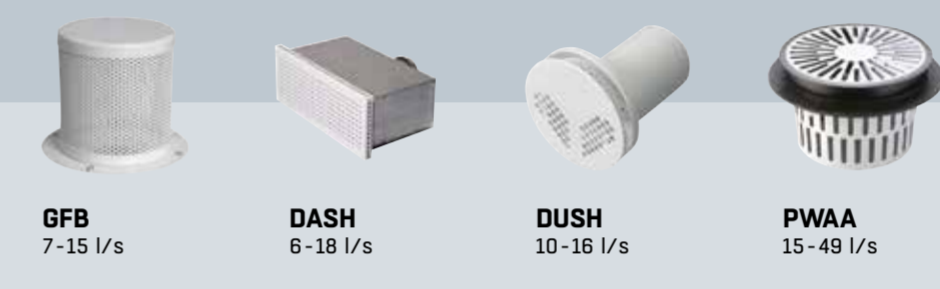

AIR TERMINAL DEVICES FOR ALL APPLICATIONS

Ceiling diffusers

ATLAS Series

Plenum boxes

Nozzle diffusers

ARIES Series

Jet Nozzle diffusers

Swirl diffusers

INDUS Series

Active diffusers

Wall diffusers

Slot diffuser

Floor diffusers

Duct diffusers

Displacement diffusers

Transfer air grilles

Grilles

Exhaust air valves

Plenum boxes for grilles

Supply air valves

Fresh air valves

External grilles